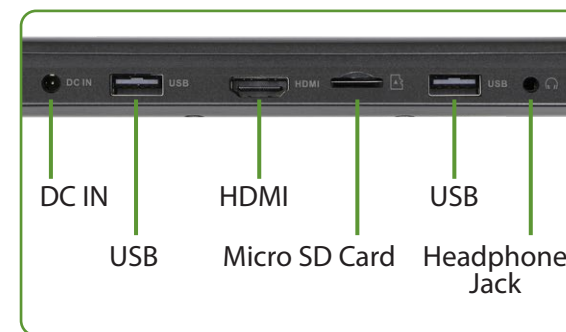

Battery Life Up to 6 Hours