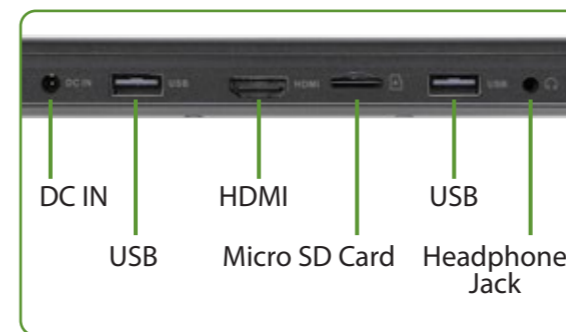

<b>Model</b>	Europa 11 LT (CN6811 C24G)
<b>Operating System</b>	Windows 10 Home in S mode* (Simply switch to Windows 10 Home)
<b>CPU</b>	Intel Celeron N4000
<b>Display</b>	11.6" IPS 1920*1080
<b>Memory</b>	2G LPDDR4
<b>Graphics</b>	Intel UHD Graphics 600
<b>Storage</b>	64GB eMMC
<b>Camera</b>	VGA
<b>Audio</b>	0.5W x 2 Speakers
<b>Wireless</b>	WiFi 802.11 b/g/n/ac
<b>I/O Ports</b>	1 x 3.5mm Headphone Jack 2 x USB 3.0 Type-A 1 x MicroSD Card 1 x HDMI
<b>Dimension (mm)</b>	269 (W) x 196.7 (D) x 19.3 (H)
<b>Weight</b>	Starting from 1.065kg
<b>Battery Life</b>	Up to 6 hours

**Europa 11 LT (CN6811 C24G)**  
**Matt Black**  
**EAN: 4895201200801**

Battery Life Up to 6 Hours